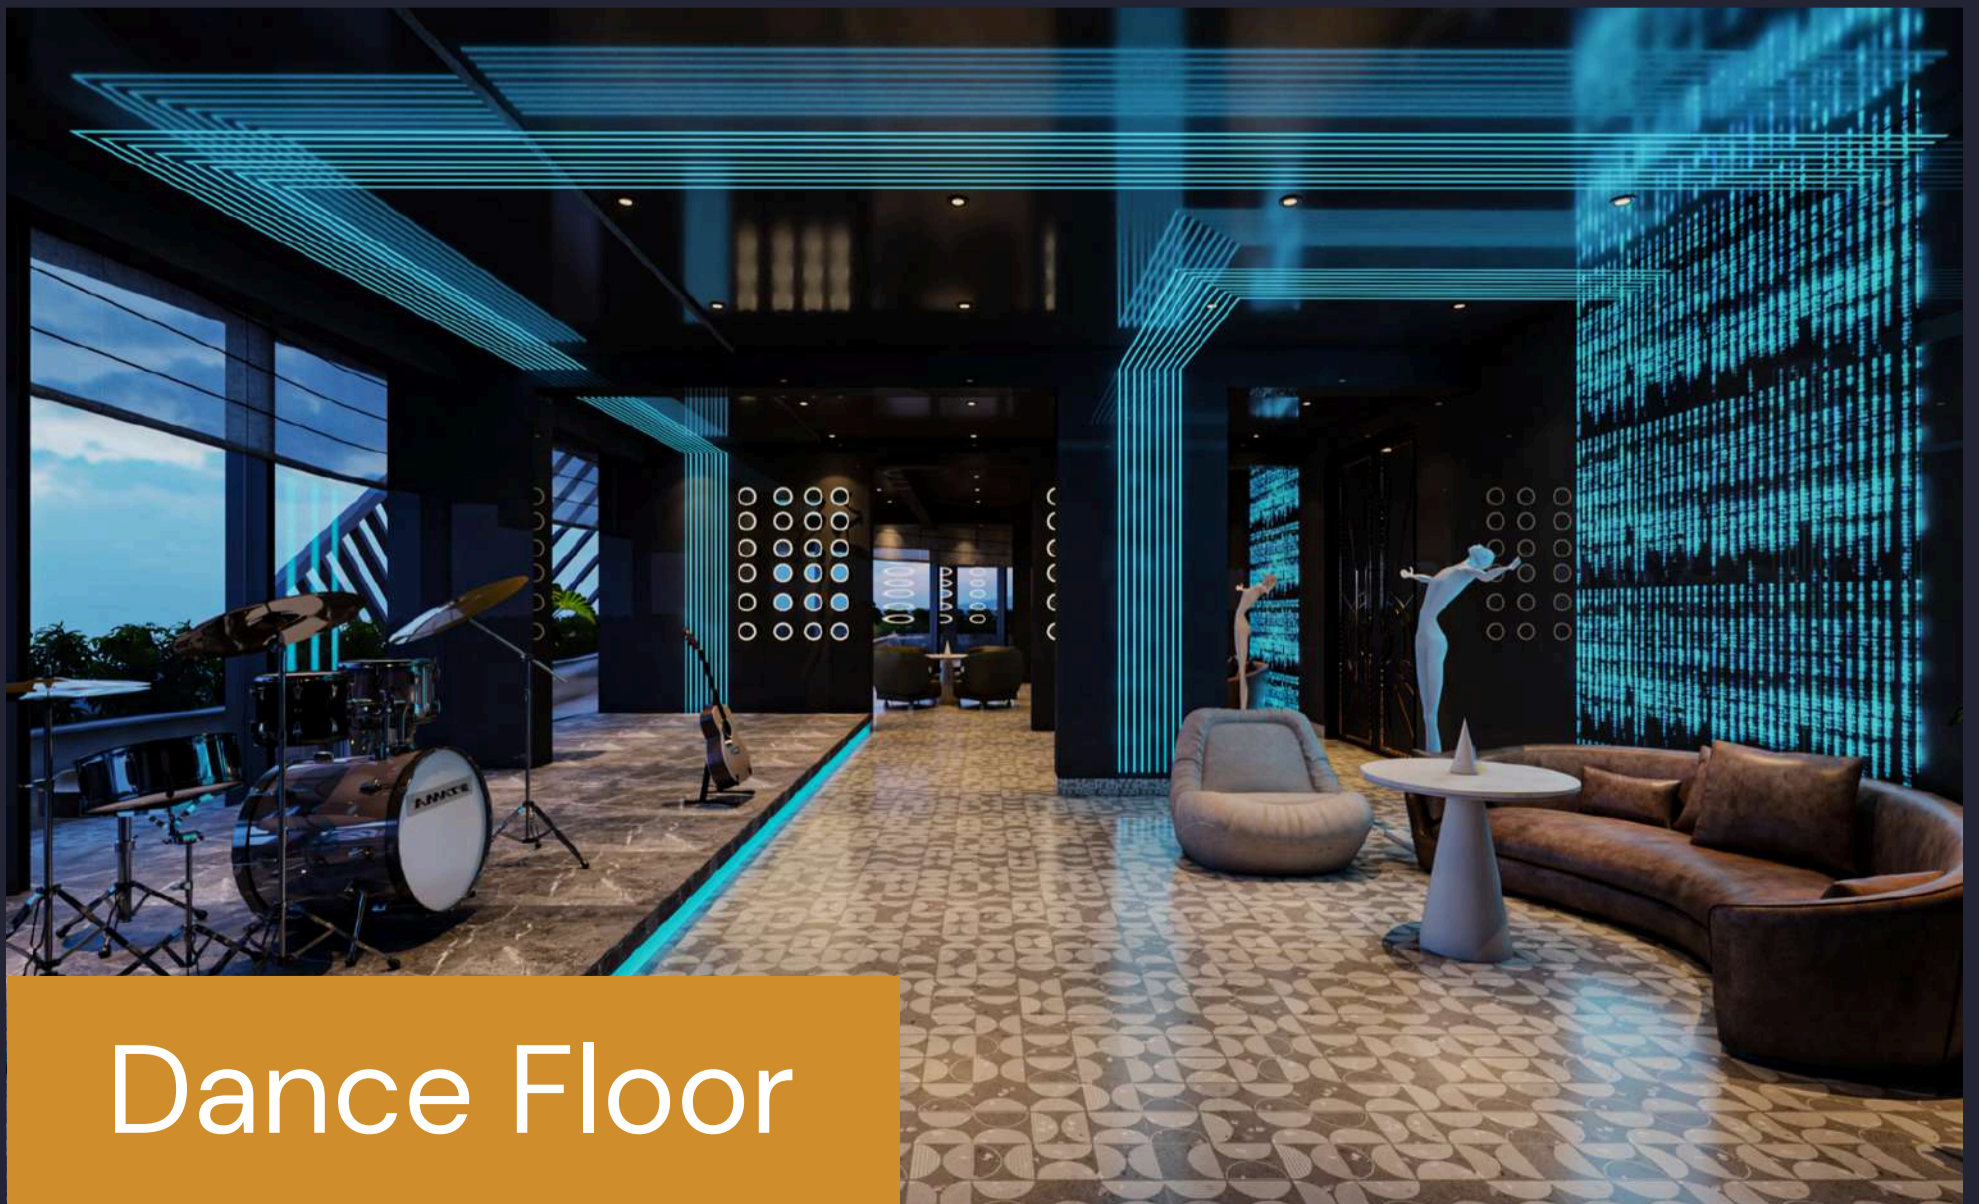

Lounge

Cigar Room

Dance Floor

CLUBHOUSE FLOOR-63

CrossFit Area

Infinity Swimming Pool

Observatory

755 Feet From Ground Level