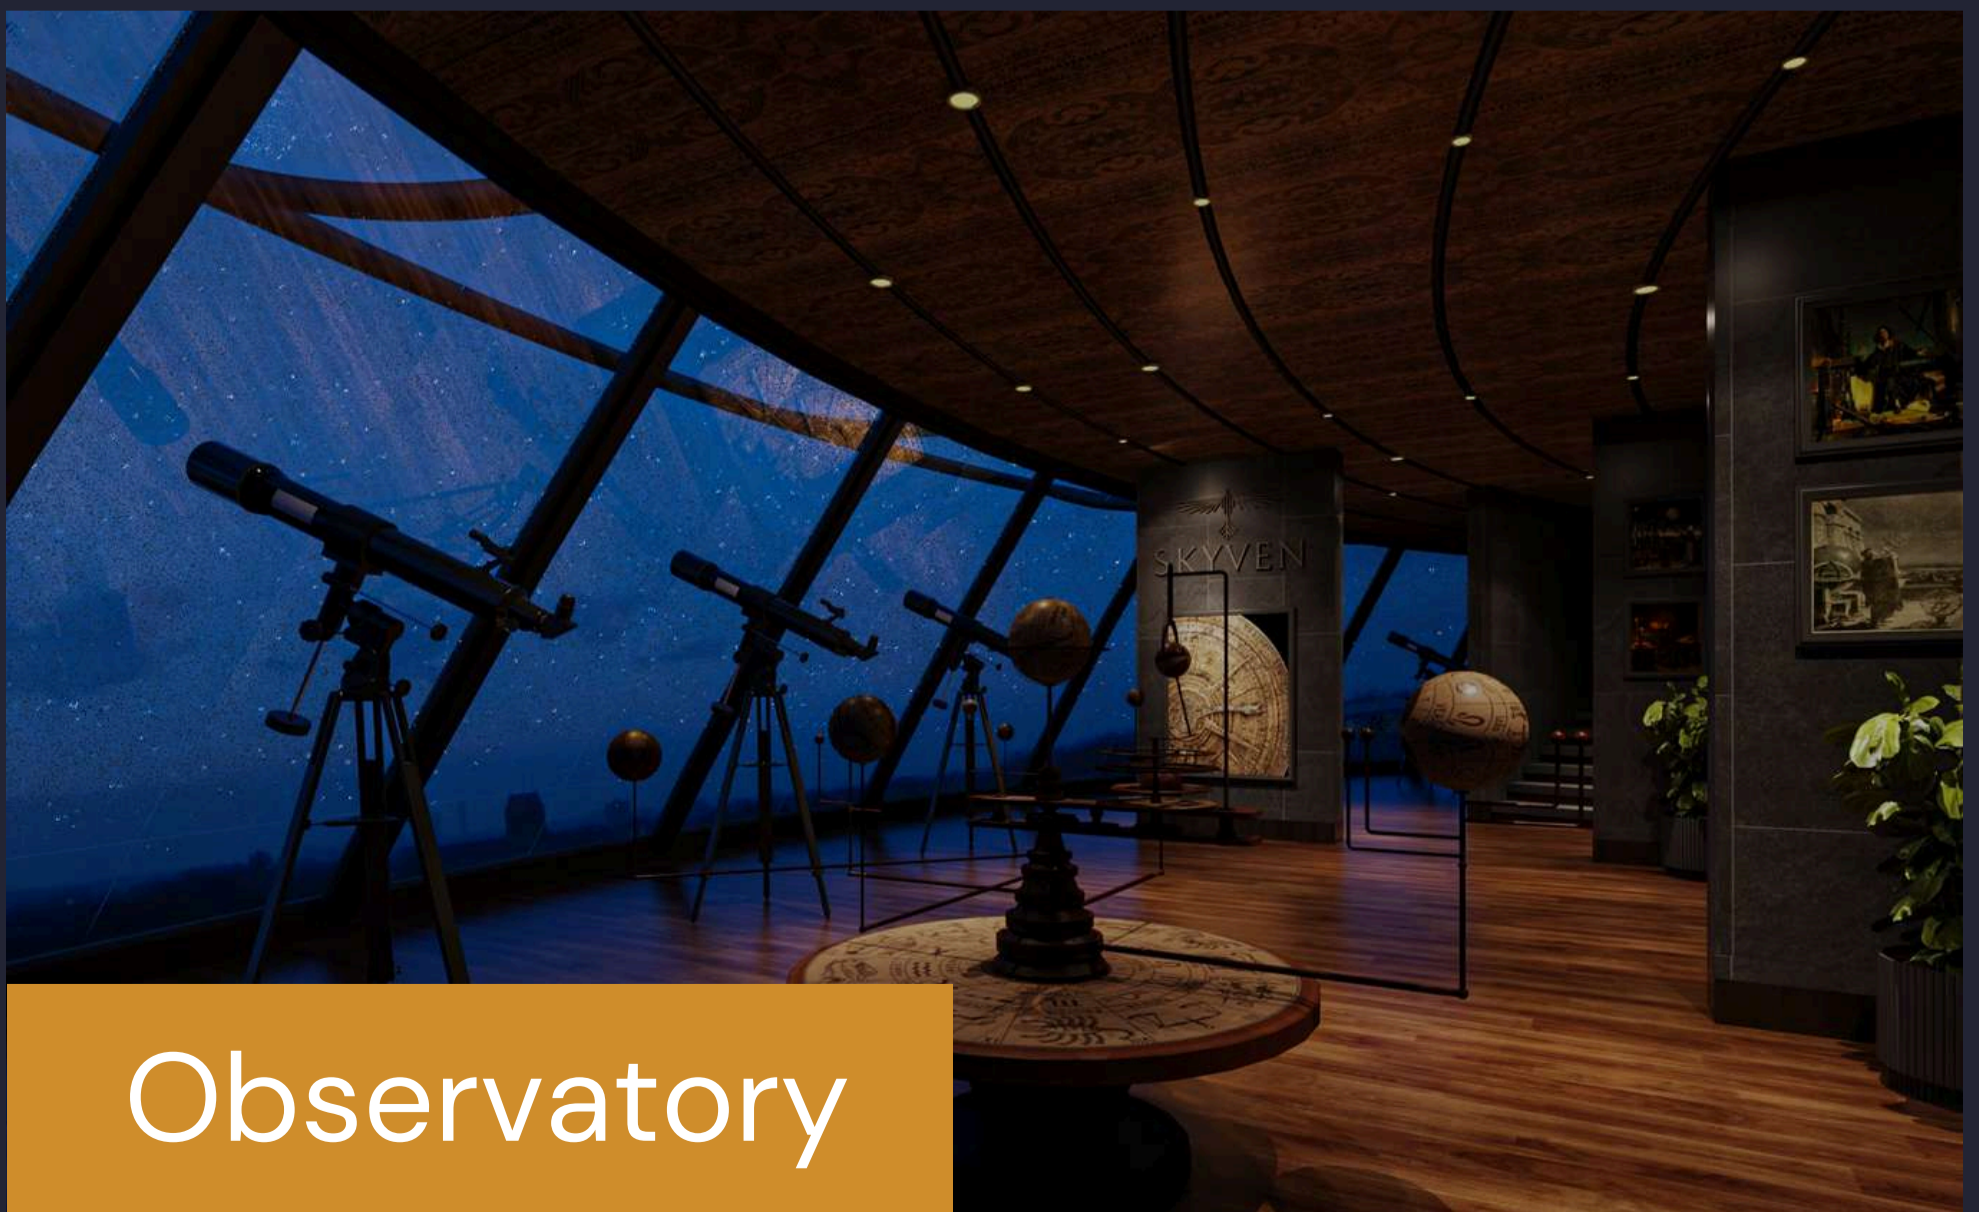

Lounge

Cigar Room

Dance Floor

CLUBHOUSE FLOOR-63

CrossFit Area

Infinity Swimming Pool

Observatory

755 Feet From Ground Level